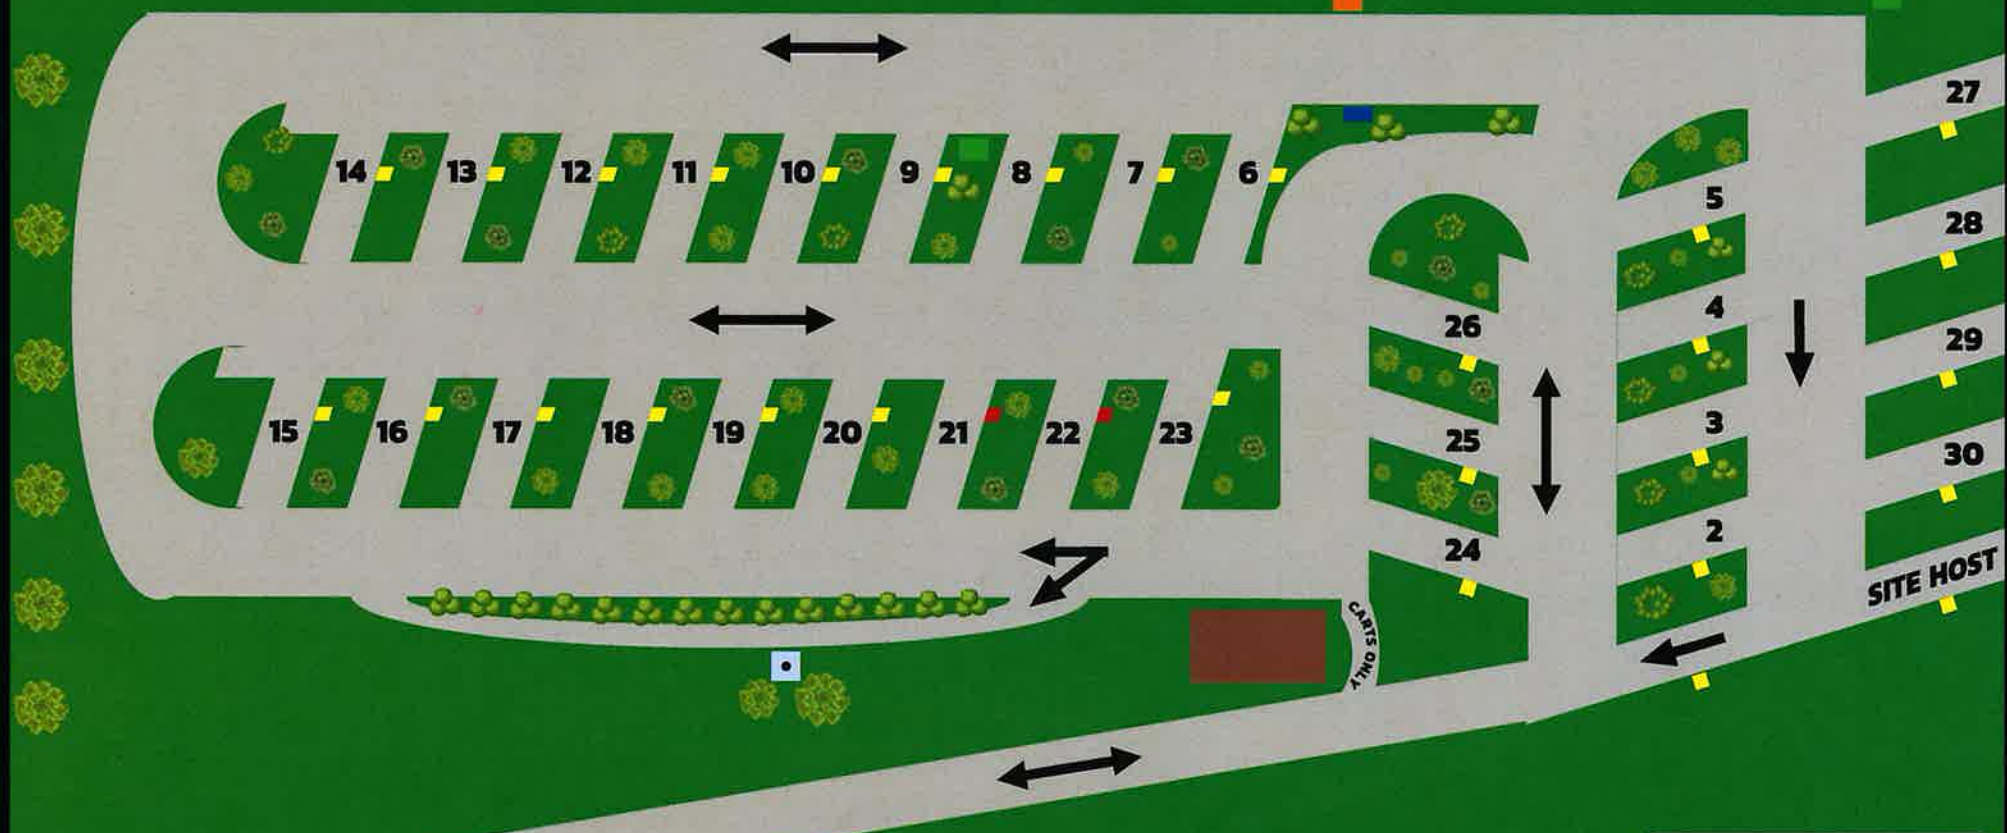

# CHRISTINA LAKE GOLF CLUB RV PARK MAP

Gate Security Code: is 1234  
 WIFI is CLRVSTAR  
 WIFI Password is holeinone

- 30 AMP Power
- 50 Amp Power
- Washroom and Shower  
(No Potable Water)
- Garbage
- Recycling
- Pump House
- Soil Dump